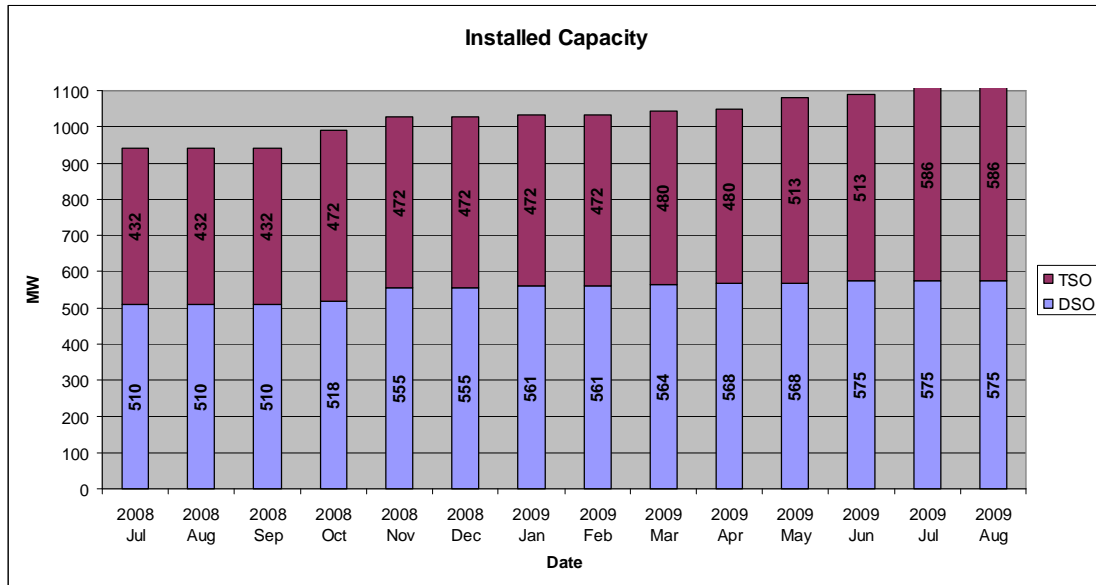

## Connected Wind Report 01/09/2009

| Installed Wind Capacity | DSO | TSO | Total |
|-------------------------|-----|-----|-------|
| As of the 01/09/2009    | 575 | 586 | 1161  |

### Definitions :

DSO: A wind farm is considered connected for its full Installed Capacity when it has passed its G10 testing

TSO: A wind farm is considered connected when it has energised its transformer; the MW value used is based on the Available Installed MW Capacity (Number of available turbines times the size of turbine).