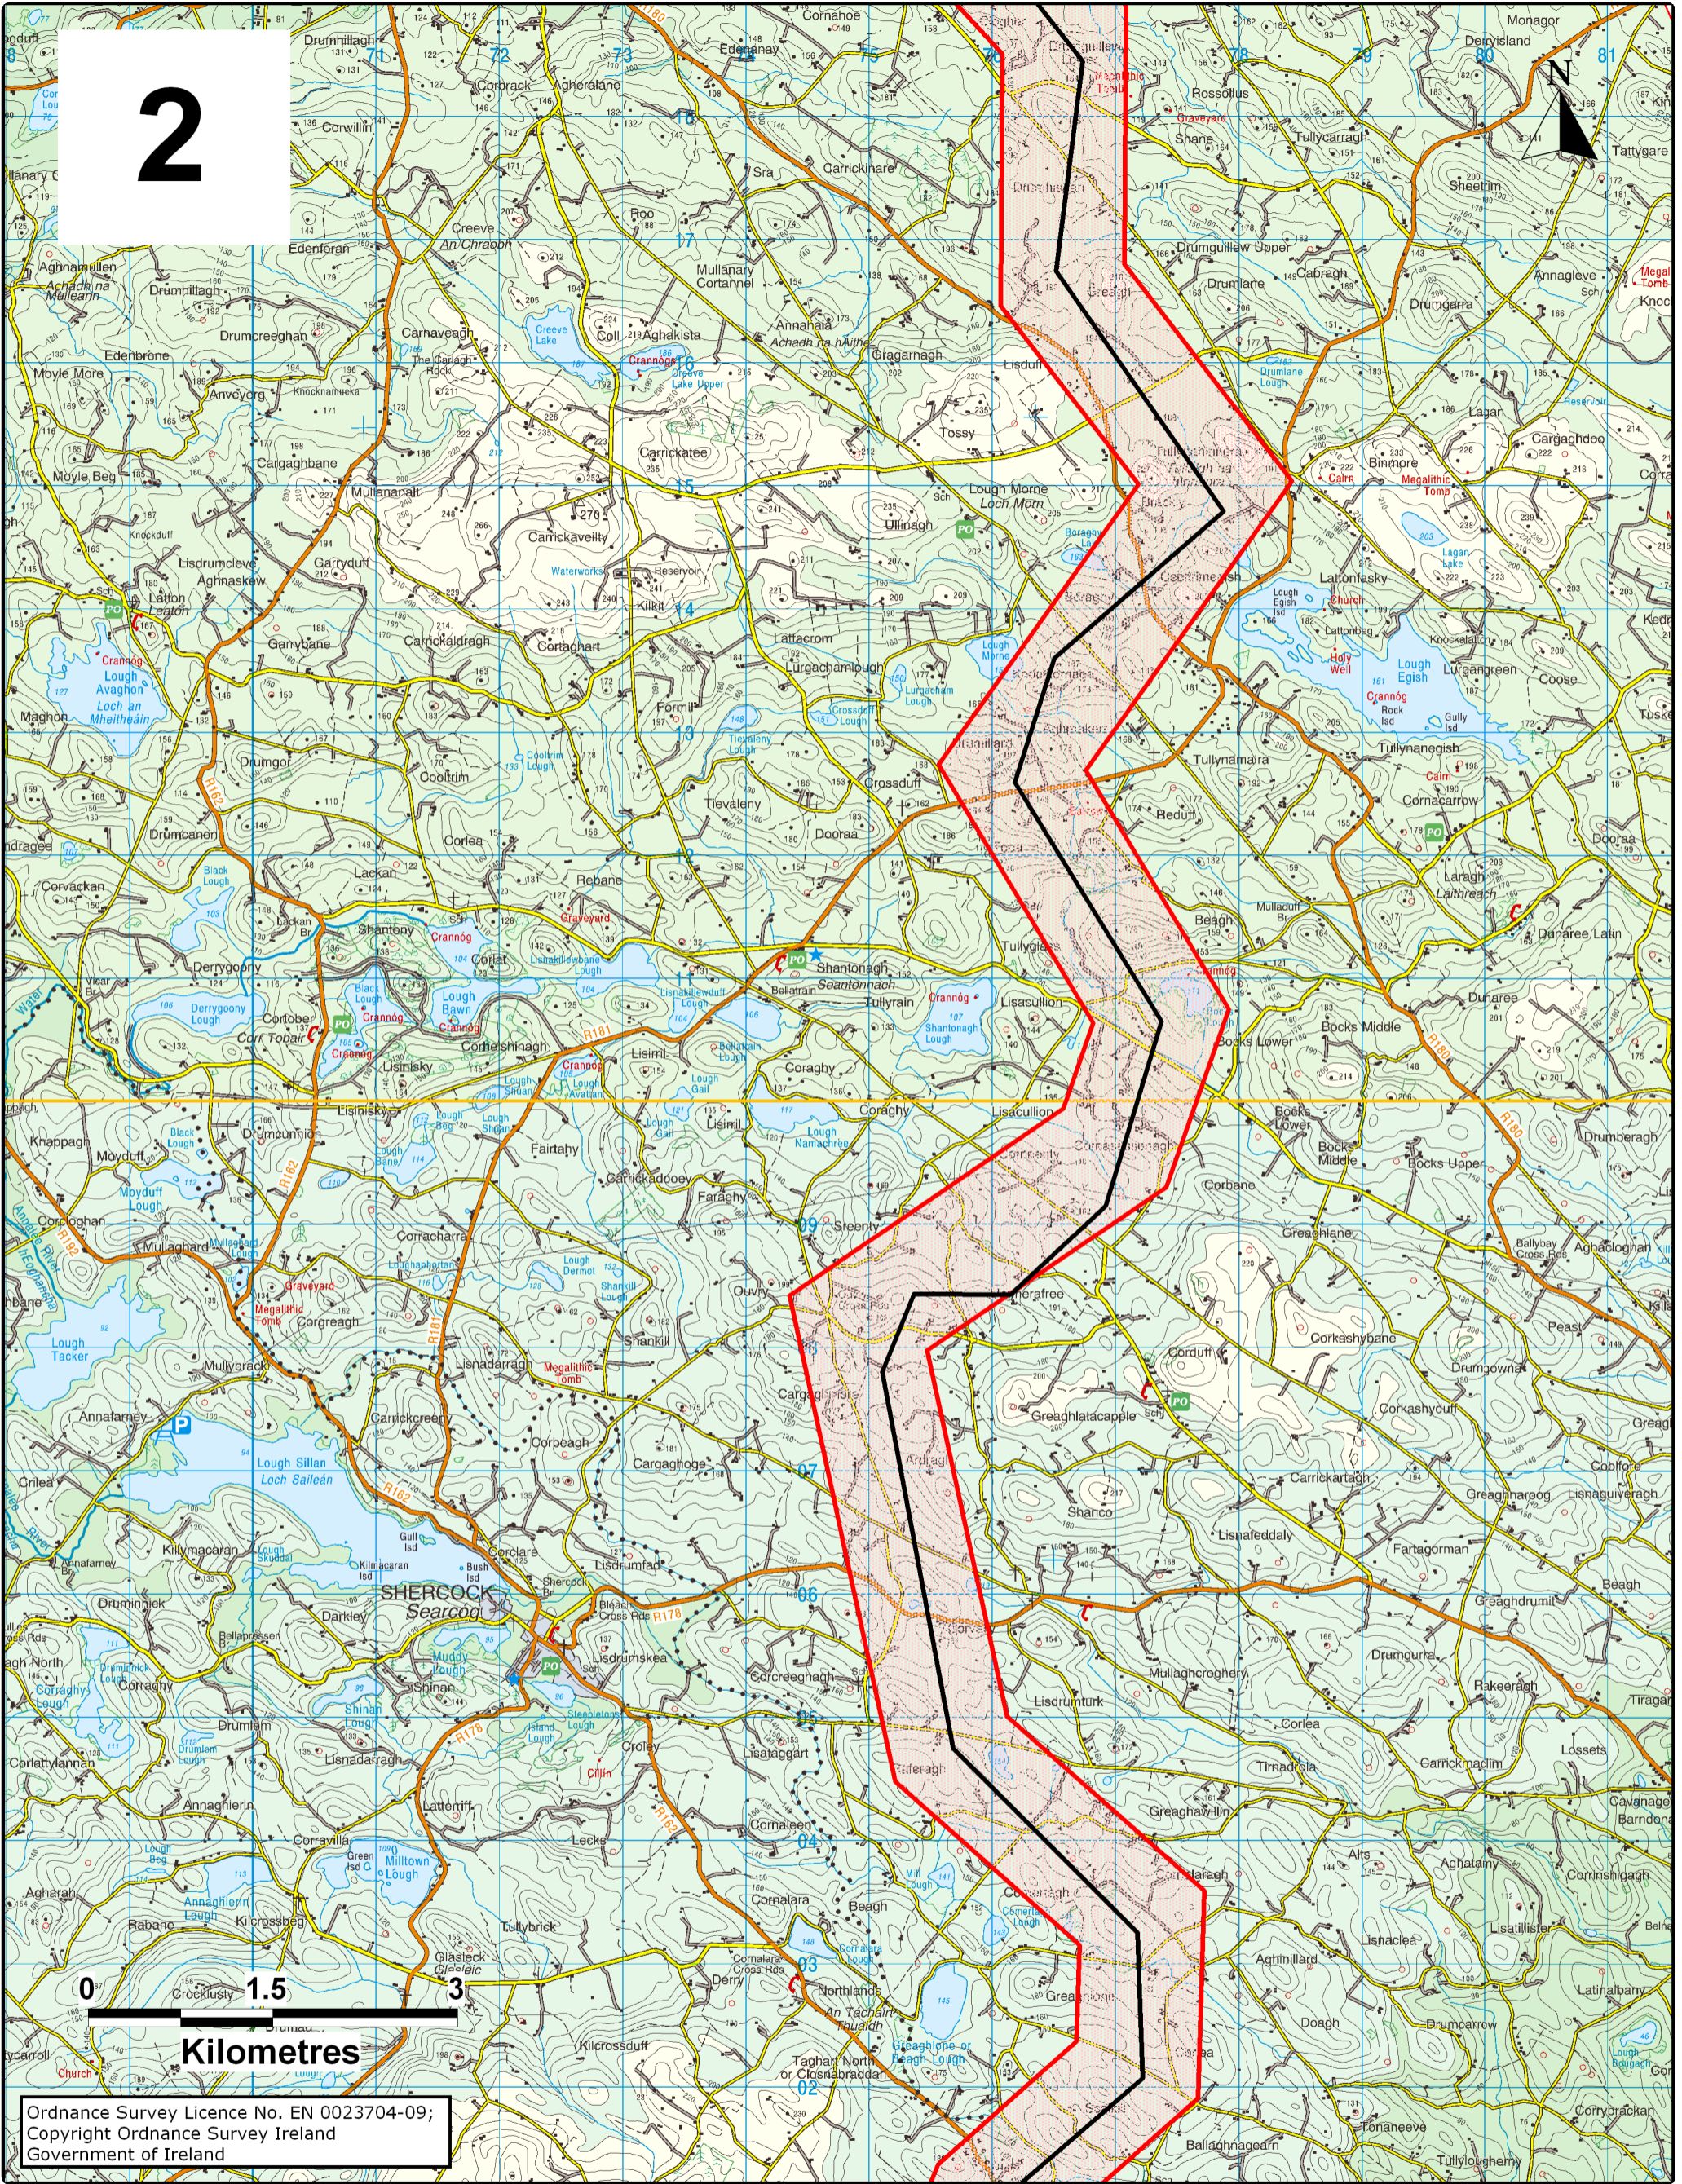

2

Ordnance Survey Licence No. EN 0023704-09;
Copyright Ordnance Survey Ireland
Government of Ireland

Emerging Line Route
Route Corridor Option A

No. of Shts **2 OF 3**
SIZE **A3**
SCALE **1:50000**