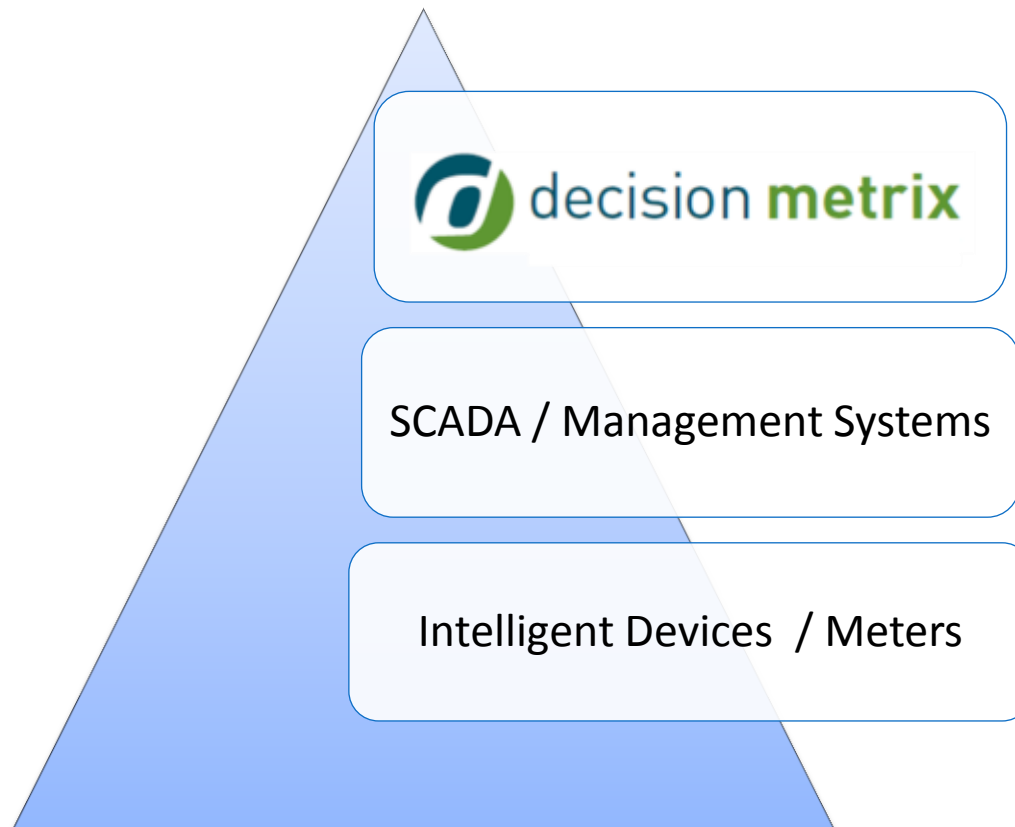

EirGrid Group **Customer Conference 2012**

25th October 2012

Delivering the Power System of tomorrow

decision **metrix**
grid performance at your fingertips

The Challenge?

The Challenge?

The Solution

 decision **metrix** is a collaborative decision support application enabling a 21st century grid

Roadmap

A Global Challenge....