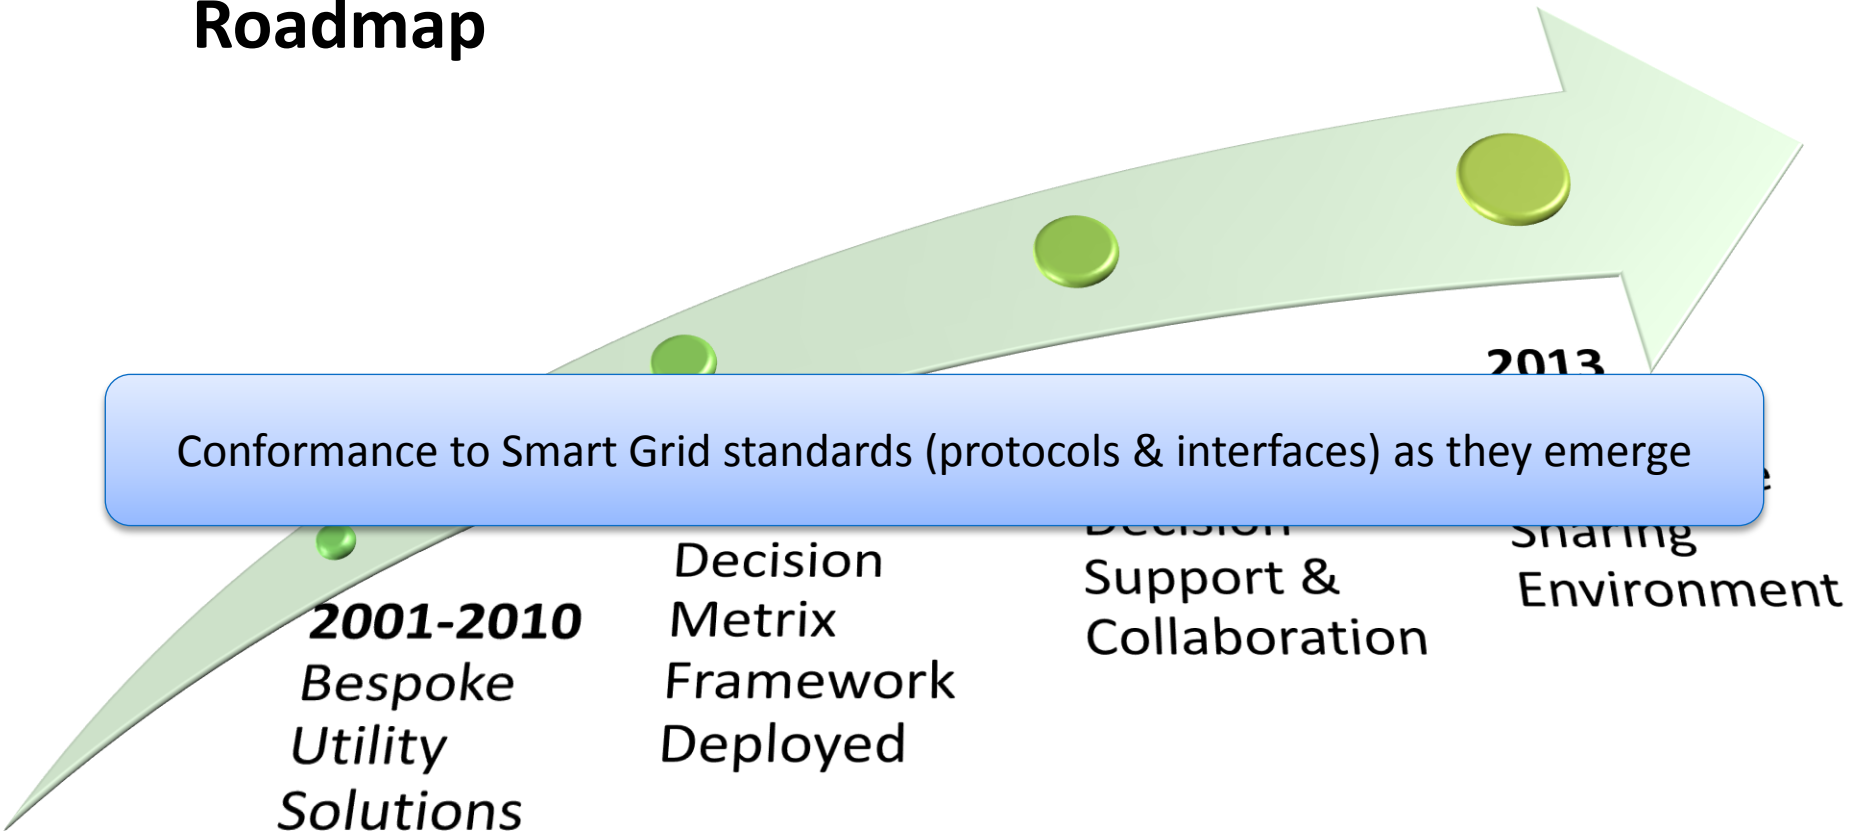

EirGrid Group **Customer Conference 2012**

25th October 2012

Delivering the Power System of tomorrow

decision **metrix**
grid performance at your fingertips

The Challenge?

The Challenge?

The Solution

 decision **metrix** is a collaborative decision support application enabling a 21st century grid

Roadmap

A Global Challenge....